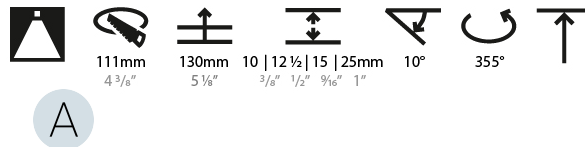

PHYSICAL

Shape: Round
Diameter (mm): 107
Diameter (in): 4 3/16
Height (mm): 112
Height (in): 4 7/16
Ceiling Thickness (mm): 10 / 12.5 / 15 / 25
Ceiling Thickness (in): 3/8 or 1/2 or 9/16 or 1
Min. Recessing Depth (mm): 130
Min. Recessing Depth (in): 5 1/8
Light Distribution: Adjustable / Downlight
Weight (kg): 0.609
Weight (lbs): 1.34
Fixture Finish: SSR / BKV / CWI / CRY / HAB / LAG / UFT / ITA / RUA / RUR / MIC / FTG / MYG / TWT / LOD / PUS / FRO / FUP / KIA / POP / BLS / SPG / MEY / GOH / GUM / CHC / COM / ABZ / JAG / OBR / MOS / ROR
Fixture Material: Aluminum Die Cast
Cut-out Measurements: Ø 111mm / 4 3/8"
Upon Request: Unique Ceiling Thickness

ELECTRICAL

Lamp Type: LED (Zhaga Standard)
Input Wattage (W): 16.5
Total Output Wattage (W): 14.7
Dimming: Dali Dimming
Driver Included: No
Driver Location: Recessed Housing
Driver Type: Constant Current - 120Vac
Driver Class: Class 2
Housing: See Components
Input Voltage (V): 120
Constant Current (MA): 350

LED

Number of LEDs: 1
Max. Delivered Lumen (lm): 770
Nominal Lumen (lm): 1140
CRI: >90 CRI
Lamp Life (hrs): 50000
Upon Request: RGB-W Tunable White Special Color Temperature Special LED

OPTICAL

Reflector°: 20 / 40 / 60
Adjustability: Rotational 355°; Tilt 10°
Upon Request: Special Beam Angles

RATINGS AND CERTIFICATIONS

Certified By: Certified for North American Standards
IP rating: IP20